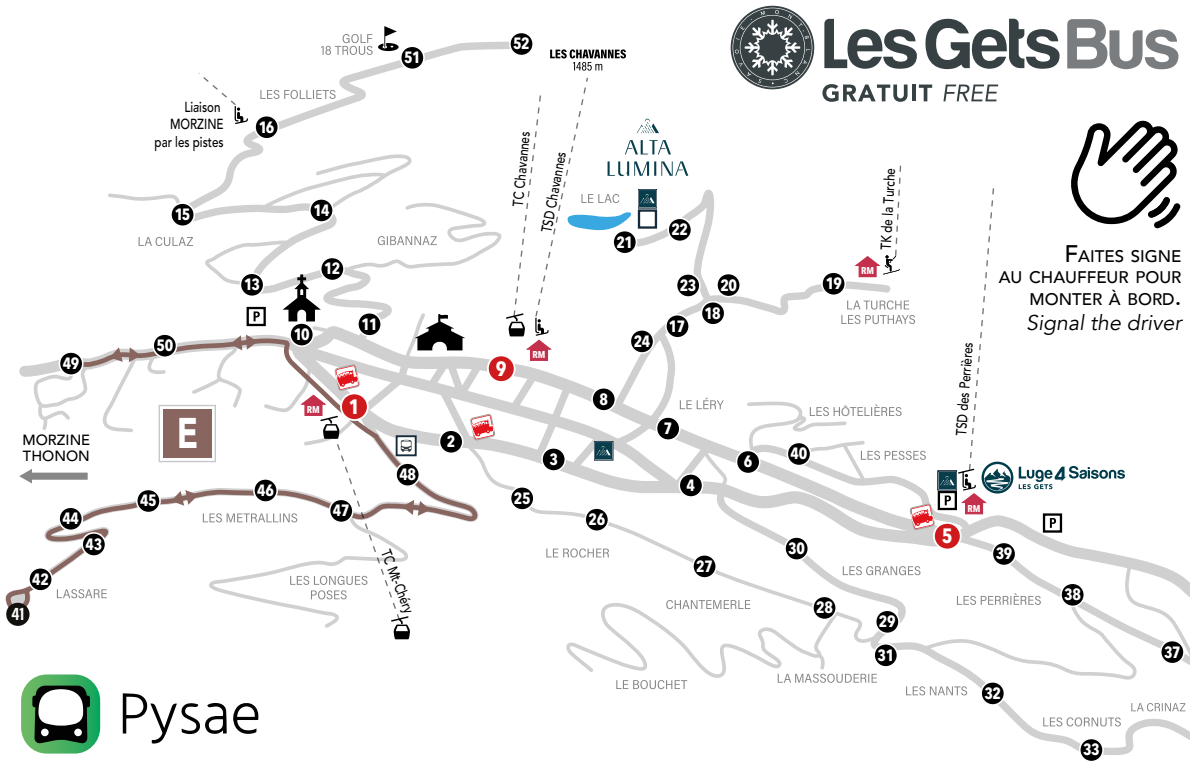

Use PYSAE to locate the shuttle and find out the waiting time at the stop in real time.

→ **1^{ER} DÉPART (TC MT-CHÉRY) : 07H55**

→ **FIN DE SERVICE : 18H30 ou 19H30**

pendant les vacances scolaires*.

> Start of service TC Mt-Chéry : 07:55

> End of service: 6.30 or 7.30pm* during French school vacations.

*Uniquement pendant les vacances scolaires du 23/12/23 au 7/01/24 et du 10/02/24 au 10/03/24.

*Only during French school holidays from December 23, 2023 to January 7, 2024 and from February 10, 2024 to March 10, 2024.

Les Gets Bus
GRATUIT FREE

FAITES SIGNE
AU CHAUFFEUR POUR
MONTER À BORD.
Signal the driver

- 41 Le Plan Bodit ↘
- 42 LASSARE ↘
- 43 Le Cry ↘
- 44 Le Bouquetin ↘
- 45 Le Lavy ↘
- 46 Les Metrallins ↘
- 47 Les Crettets ↘
- 48 Les Grains d'Or ↘
- 1 TC MONT-CHÉRY ↘
- 49 LE NANT ↘
- 50 Tennis ↘
- 1 TC MONT-CHÉRY ↘
- 48 Les Grains d'Or ↘
- 47 Les Crettets ↘
- 46 Les Metrallins ↘
- 45 Le Lavy ↘
- 44 Le Bouquetin ↘
- 43 Le Cry ↘
- 42 LASSARE ↘
- 41 Le Plan Bodit ↘